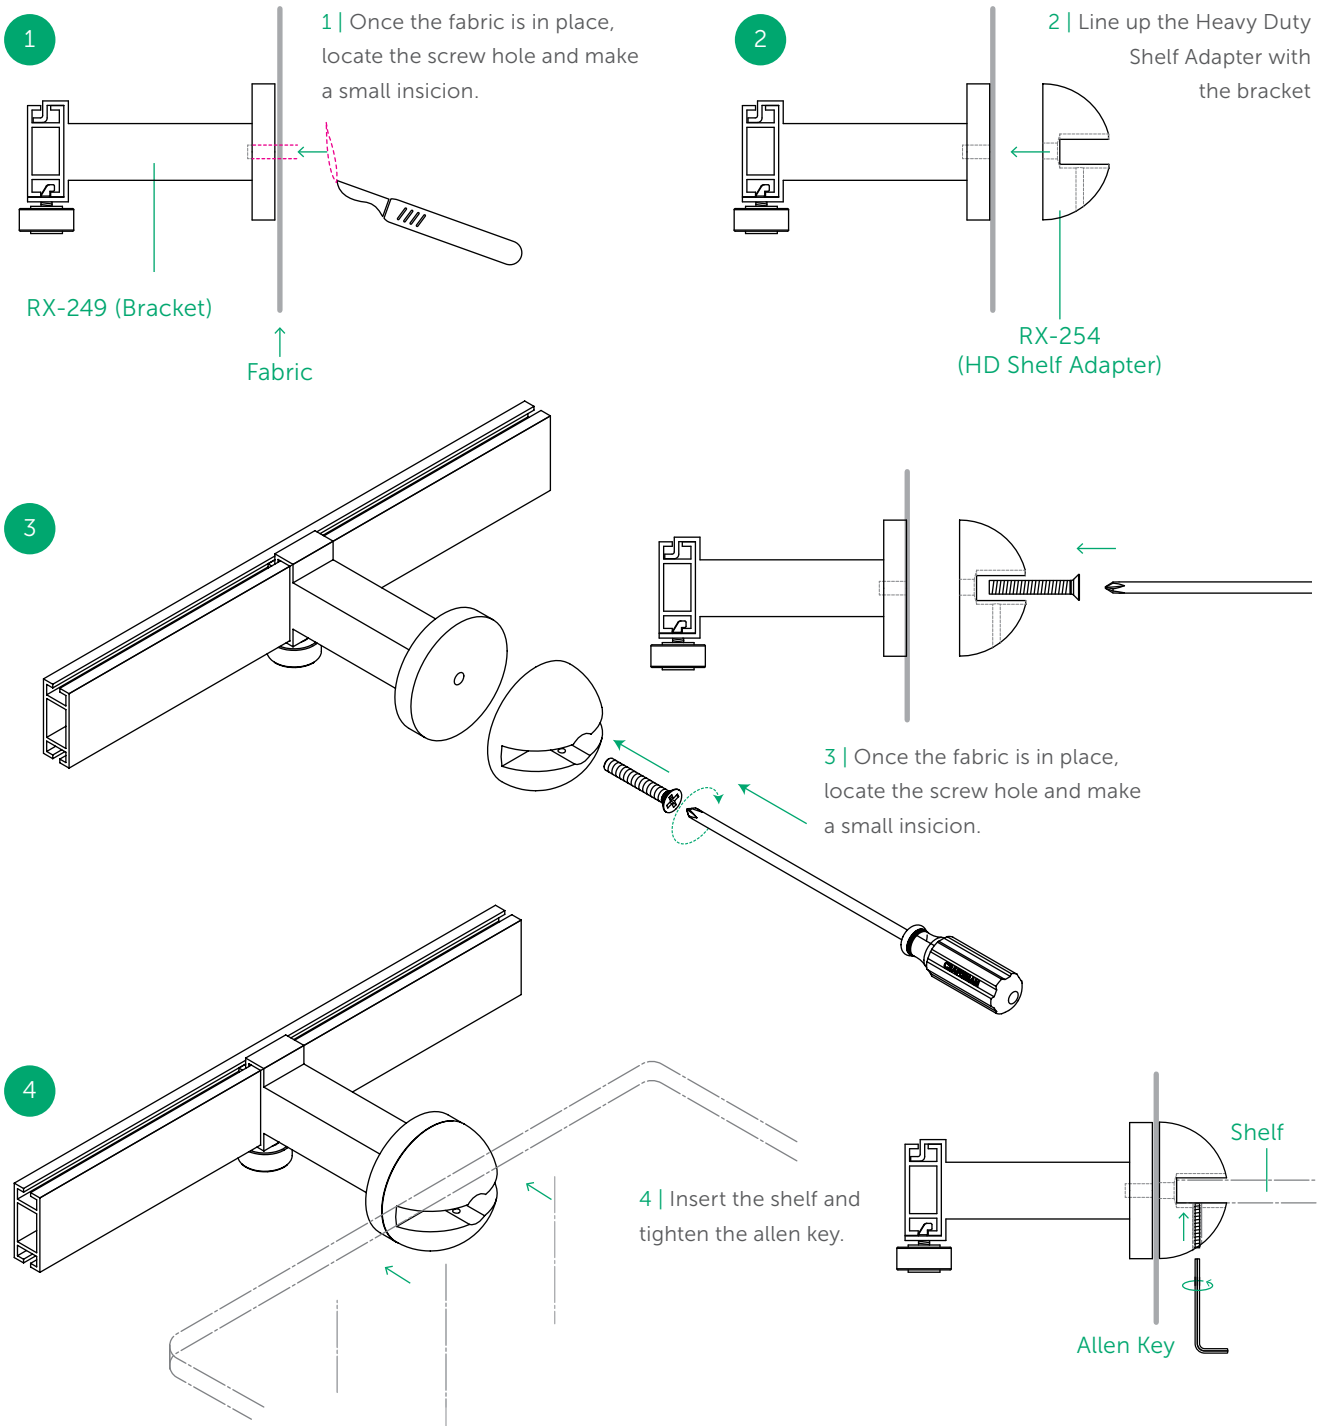

OPTIONAL EXTRA: HOW TO CONNECT A HEAVY DUTY ADAPTER

Optional Extras RX-254

SCAN QR TO VIEW VIDEO